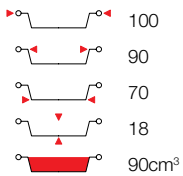

C116G

C146G

1

C501G

C5040G

C103G

C1104G

C19G

1

C229G

C1101G

C181G

1

C103G

C183G