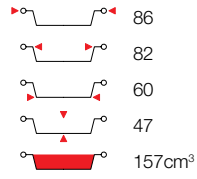

C5030G

C157G

2

C74G

1

C125G

C87G

C9G

C180G

C92G

1

C1086G

C115G

C1G

2

C140G