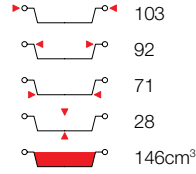

C116G

C146G

1

C501G

C5040G

C103G

C1104G

C19G

1

C229G

C1101G

C181G

1

C103G

C183G