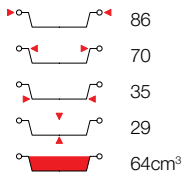

C5030G

C157G

2

C74G

1

C125G

C87G

C9G

C180G

C92G

1

C1086G

C115G

C1G

2

C140G