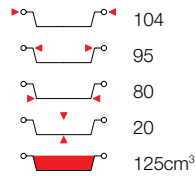

C116G

C146G

1

C501G

C5040G

C103G

C1104G

C19G

1

C229G

C1101G

C181G

1

C103G

C183G