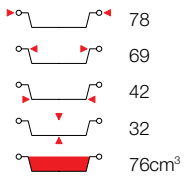

C5030G

C157G

2

C74G

1

C125G

C87G

C9G

C180G

C92G

1

C1086G

C115G

C1G

2

C140G