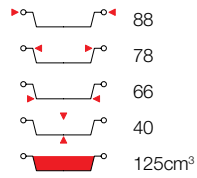

C5030G

C157G

2

C74G

1

C125G

C87G

C9G

C180G

C92G

1

C1086G

C115G

C1G

2

C140G