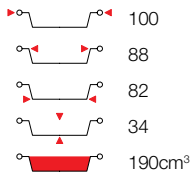

C116G

C146G

1

C501G

C5040G

C103G

C1104G

C19G

1

C229G

C1101G

C181G

1

C103G

C183G