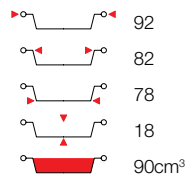

C5030G

C157G

2

C74G

1

C125G

C87G

C9G

C180G

C92G

1

C1086G

C115G

C1G

2

C140G