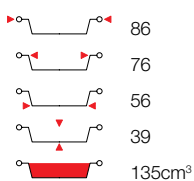

C5030G

C157G

2

C74G

1

C125G

C87G

C9G

C180G

C92G

1

C1086G

C115G

C1G

2

C140G