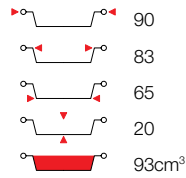

C5030G

C157G

2

C74G

1

C125G

C87G

C9G

C180G

C92G

1

C1086G

C115G

C1G

2

C140G