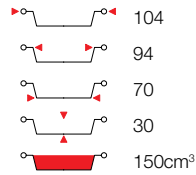

C116G

C146G

1

C501G

C5040G

C103G

C1104G

C19G

1

C229G

C1101G

C181G

1

C103G

C183G