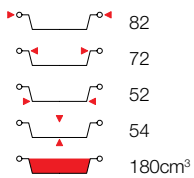

C5030G

C157G

2

C74G

1

C125G

C87G

C9G

C180G

C92G

1

C1086G

C115G

C1G

2

C140G