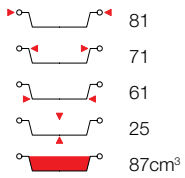

C5030G

C157G

2

C74G

1

C125G

C87G

C9G

C180G

C92G

1

C1086G

C115G

C1G

2

C140G