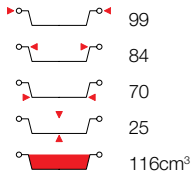

C116G

C146G

1

C501G

C5040G

C103G

C1104G

C19G

1

C229G

C1101G

C181G

1

C103G

C183G