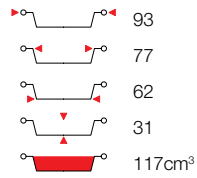

C5030G

C157G

2

C74G

1

C125G

C87G

C9G

C180G

C92G

1

C1086G

C115G

C1G

2

C140G