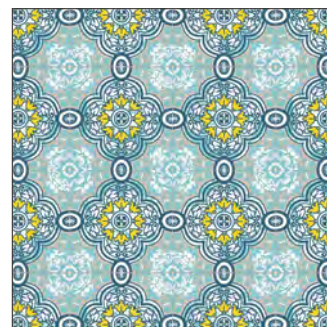

coprimacchia
table cloth