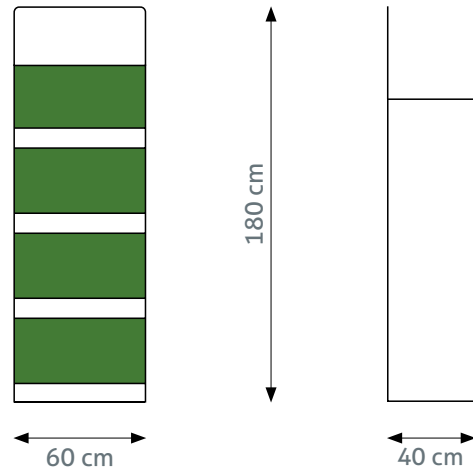

Solido e robusto, l'espositore in legno Usobio è un valido supporto alla vendita che consente di creare facilmente uno spazio di acquisto ecologico all'interno di qualsiasi punto vendita al consumatore finale. Realizzato completamente in legno, l'espositore Usobio raccoglie in un'unica soluzione tutto il necessario per una tavola apparecchiata nel rispetto dell'ambiente!

**Codice
ESPO3**

pz/conf	1
conf/cart	1
pz/cart	1
cart/pallet	10