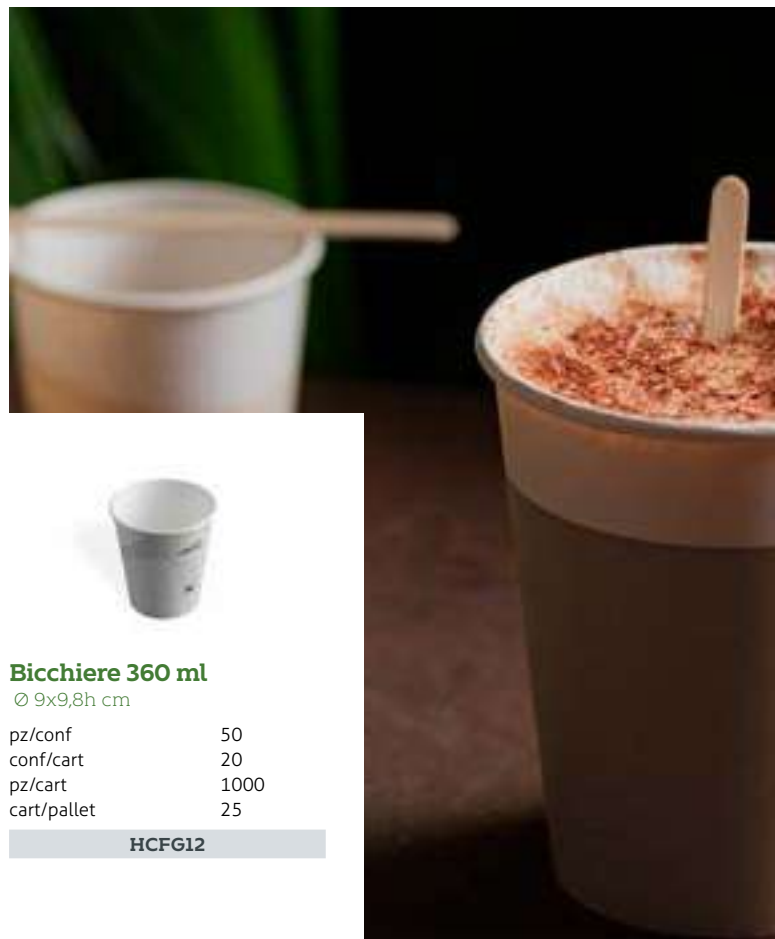

Bicchiere 360 ml

Ø 9x9,8h cm

pz/conf	50
conf/cart	20
pz/cart	1000
cart/pallet	25

HCFG12

*Coperchi compatibili a pagina 68-69-70